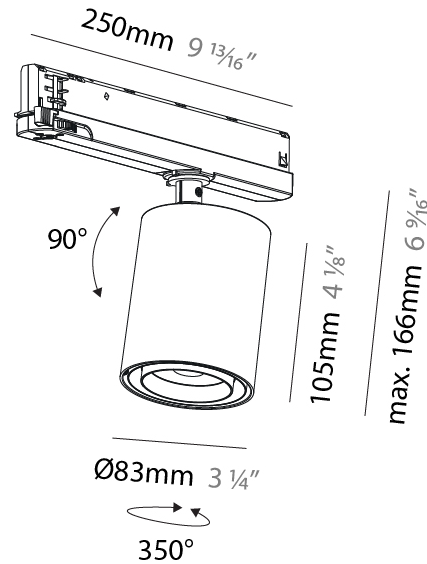

OPTICAL

Reflector°: Adjustable 14 - 44
 Adjustability: Rotational 360°; Tilt 90° (±45°)

RATINGS AND CERTIFICATIONS

Certified By: Certified for North American Standards
 IP rating: IP20

CENTRIQ IN FLEX TRACK